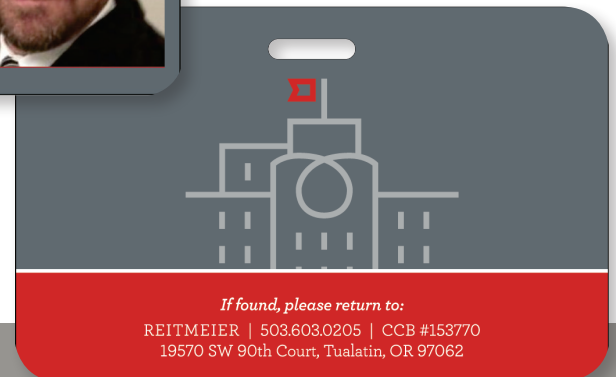

PARTH23H

If found, please return to:
REITMEIER | 503.603.0205 | CCB #153770
19570 SW 90th Court, Tualatin, OR 97062