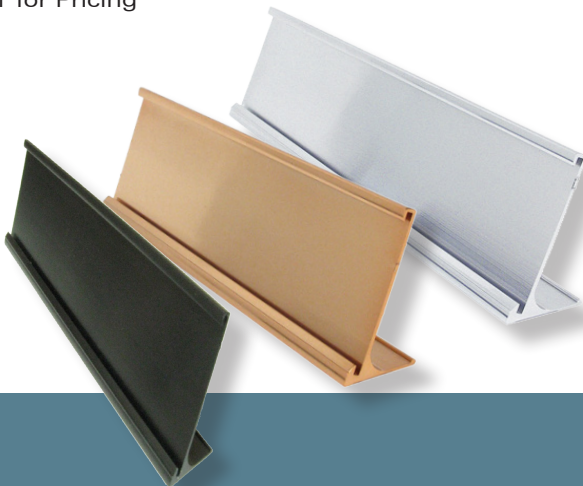

CABLE & WIRELESS

Jason Cherry

MARA208

Rusty Slavin
QAI Global

MARA210

METAL DESK HOLDERS
BLACK, GOLD and SILVER
See Page 61 for Pricing

METAL WALL HOLDERS
SILVER, GOLD and BLACK
See Page 61 for Pricing

PROD#	SIZE	25	50	100	250	500	1000
PROMOCARDS	2.125 x 3.375 in	3.66	3.06	1.85	1.20	0.98	0.86
EXSIDE	2nd Side Imprint	0.67	0.39	0.26	0.15	0.12	0.10
BARCODE	Consec #s, Barcode	0.86	0.52	0.43	0.34	0.10	0.09

*Prices subject to change. Consult factory for current pricing.

6C

These full color plastic cards are perfect for use as membership, discount, loyalty and informational cards, and for many other purposes. (Like breaking back into your car after you left the keys on the passenger seat....again!) With a .030" thickness and lamination on both sides, these cards are durable and look sharp with a credit card feel. Printed with crisp digital graphics on the front, they also offer the option of full color printing on the second side.