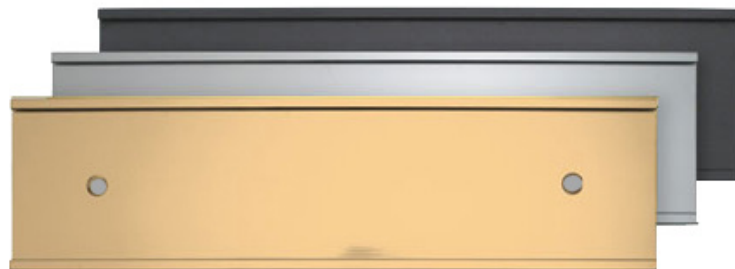

*Prices subject to change. Consult factory for current pricing. (C)

CUBICLE HOLDER ATTACHED TO WALL210

DESK28
DESK210

CUBICLE HOLDER ATTACHED TO ALL28

WALL28
WALL210

METAL DESK and WALL HOLDERS

PROD#		
WALL28	2" x 8" metal	4.37
WALL210	2" x 10" metal	4.93
DESK28	2" x 8" metal	6.15
DESK210	2" x 10" metal	6.57
CUBICLE HOLDERS	Cubicle Holders	4.70
WEDGIE	Desk Stand	4.18