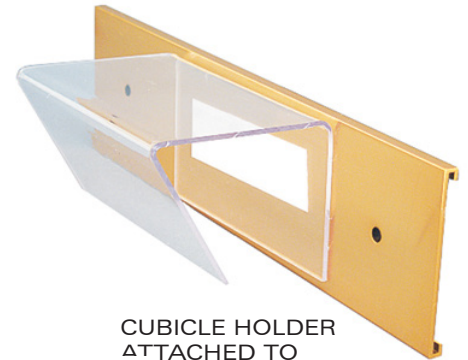

CUBICLE HOLDER ATTACHED TO ALL28