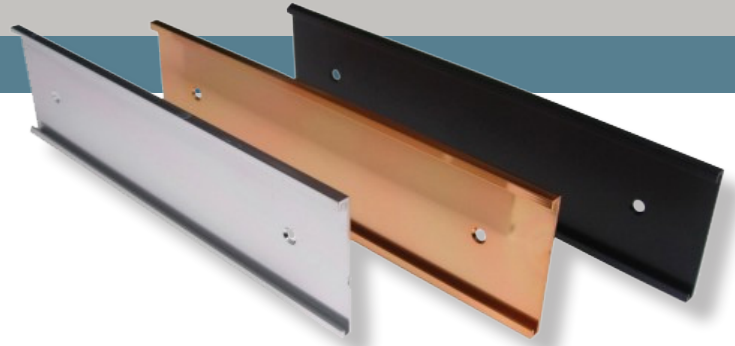

VAULT ONLINE RELEASE PROGRAM AVAILABLE \$3.36 (G) per piece (includes shipping)

*Prices subject to change. Consult factory for current pricing.

8C

zeus plates

Full Color Metallic Desk and Wall

METAL DESK HOLDERS
BLACK, GOLD and SILVER
See Page 61 for Pricing