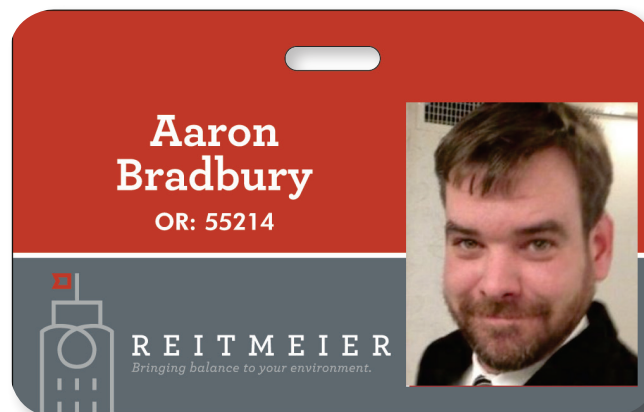

Our full color photo id badge is a perfect ID badge for security, schools, city workers, paparazzi, rigatoni, or anyone needing photo identification on a name tag.

Cost includes digital four-color process, 3 lines of personalization, and a photo on .030" thick white plastic (with slot) as well as a strap clip attachment.

Include it in The Vault program, which allows you to release as few as a one badge at a time, and you have a name badge program great for any sized company!

Full Color ID

Due to the digital printing process, please note that specific PMS colors cannot be achieved, and there may be variations in color on reorders.

If found, please return to:
REITMEIER | 503.603.0205 | CCB #153770
19570 SW 90th Court, Tualatin, OR 97062