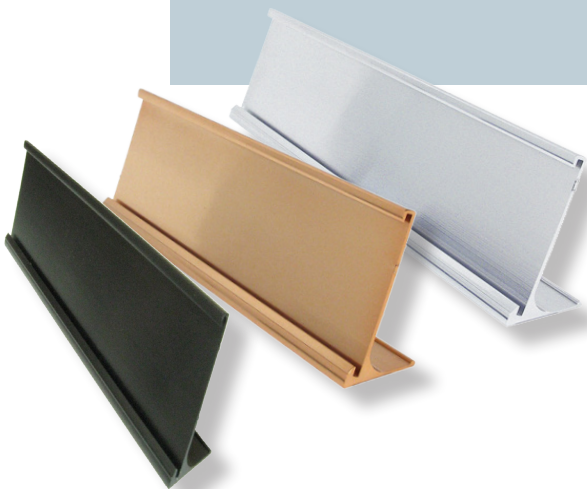

Turn your office doors, desks and cubicles into works of art with these personalized, high impact, full color digital graphic desk or wall nameplates. These name plates include crisp full color graphics and one line of personalization.

Add one our many holders to build your office identification system. Other options, such as additional lines of personalization, round corners, and high gloss finish are also available.

You can use the Vault online release program, which allows you to release personalized name plates as few as one at a time.

A great name plate choice when a simple engraved name alone won't cut it.

- Includes full color bleed graphics
- Supplied with your choice of round or square corners
- One line of digitally printed personalization included
- Production time: 10 working days up to 250 pieces

METAL DESK HOLDERS
BLACK, GOLD and SILVER
See Page 61 for Pricing