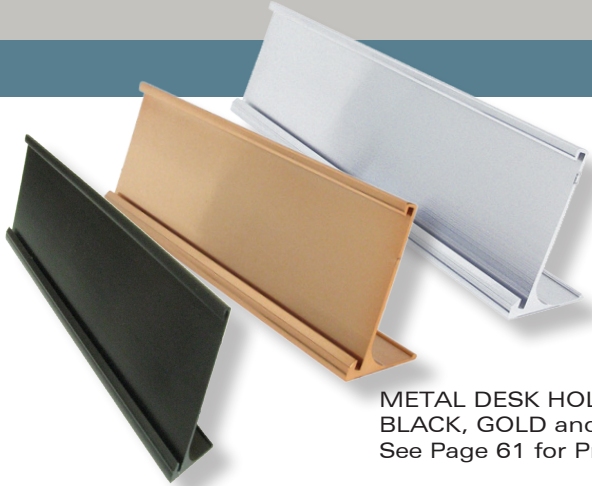

2 lb per 25 pieces

ZEUS208

PROD#	SIZE	5	10	25	50	100	250	500	1000
ZEUS208	2 x 8 in	27.93	17.84	12.53	9.51	8.65	8.03	7.45	7.26
ZEUS210	2 x 10 in	29.30	18.80	13.46	10.27	9.42	8.81	8.22	7.86
EXLINE	Add'l Line	1.93	1.50	1.29	1.20	1.12	1.03	0.99	0.94

VAULT ONLINE RELEASE PROGRAM AVAILABLE \$3.36 (G) per piece (includes shipping)

*Prices subject to change. Consult factory for current pricing.

8C

zeus plates

Full Color Metallic Desk and Wall

METAL DESK HOLDERS
BLACK, GOLD and SILVER
See Page 61 for Pricing