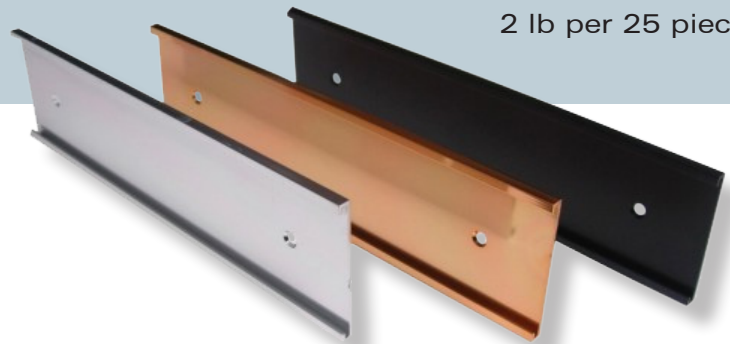

2 lb per 25 pieces

METAL WALL HOLDERS
SILVER, GOLD and BLACK
See Page 61 for Pricing