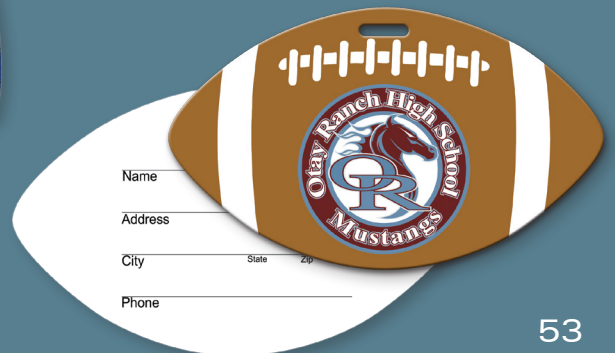

Name _____

Address _____

City _____ State _____ Zip _____

Phone _____

HDBAGTAGFOOTBALL